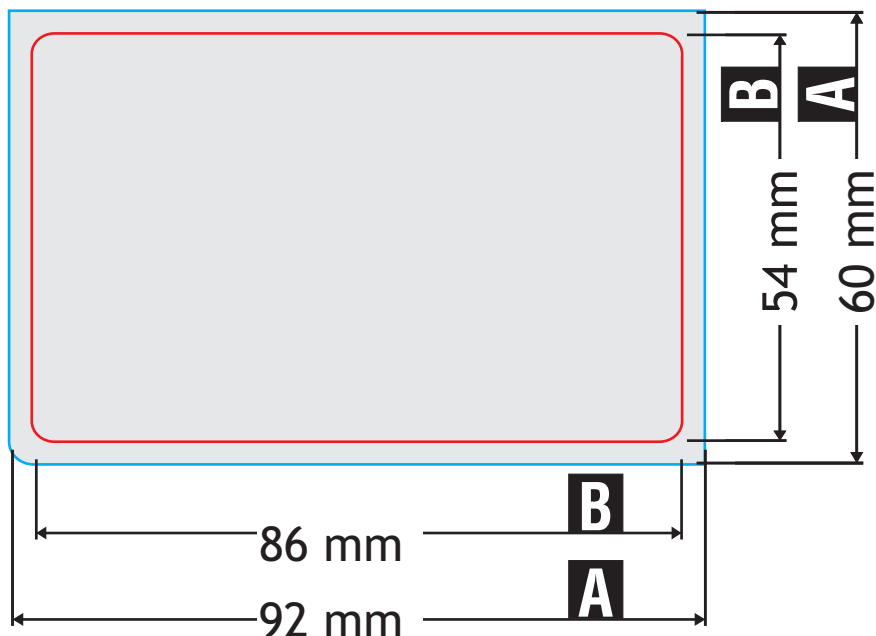

# PRINT & FILE INFORMATION

**A** = Data Format  
**B** = Trimmed format

Safety-Margin **6mm (z)**  
Cut Encore **3mm (x)**

This information will help you to create your optimal print file.

## Card size and printable size:

Data Format: 92x60 mm

Format: 86x54 mm

## Print resolution and quality:

Create the design with a minimum resolution of 300 dpi.