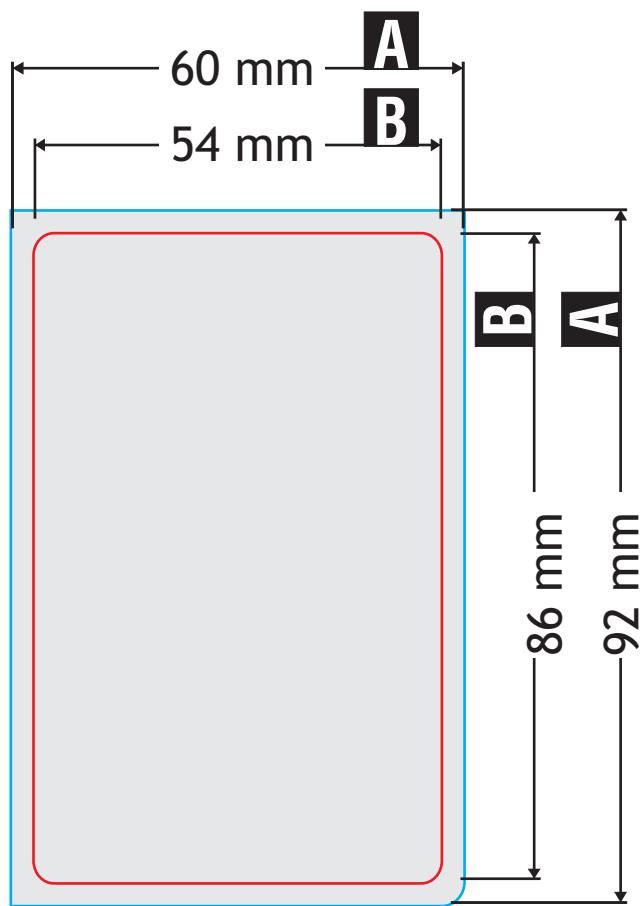

# PRINT & FILE INFORMATION

**A** = Data Format  
**B** = Trimmed format

Safety-Margin **6mm (z)**  
Cut Encore **3mm (x)**

This information will help you to create your optimal print file.

## Card size and printable size:

Data Format: 92x60 mm

Format: 86x54 mm

## Print resolution and quality:

Create the design with a minimum resolution of 300 dpi.